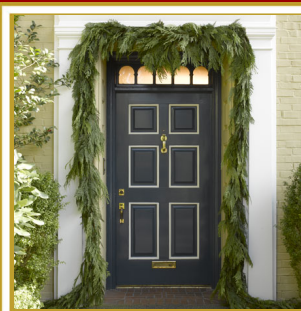

Item #	Order Name
G3M	Western Cedar Gift Garland

- Two stunning ten-foot garlands made of fragrant, fresh-cut western cedar
- Guaranteed fresh delivery within the first two weeks after Thanksgiving

$43.00